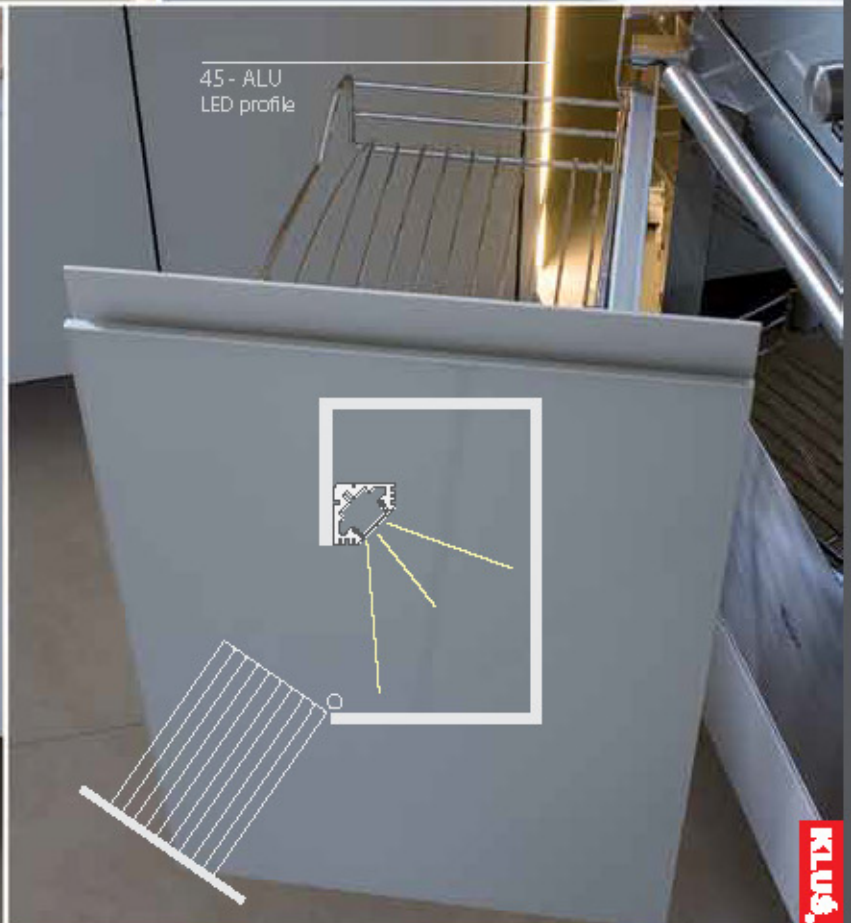

/ We reserve the right to change and modify our products.

LED profiles